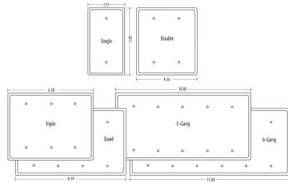

**MAXI / PRINCESS - IVORY TEXTURED**

**Princess / Maxi Metal Wallplates: Ivory Textured  
Blank**

**E12**

Catalog #: WRTI-B

**APPLICATIONS**

Designed for use in home, commercial and industrial settings for enhanced durability and appearance.  
N/A

**UL LISTED**

File E212332

**GENERAL PRODUCT INFORMATION**

Color: Ivory Textured

**CONFIGURATION**

Gangs: 1

**PRODUCT MEASUREMENTS**

Wt. Ea. (Lbs.): 0.461

**PACKAGING**

Package Type: Polybag  
Std. Pkg.: 25  
Product UPC-A Labeled: Yes  
Weight (Lbs. Per/C): 46.10  
Ship Carton Length (in.): 12.52  
Ship Carton Width (in.): 5.63  
Ship Carton Height (in.): 5.75  
Ctn Weight (Lbs.): 24.36  
Pallet Qty: 7000.00  
UPC Number: 092326180467  
I2of5: 50092326180462