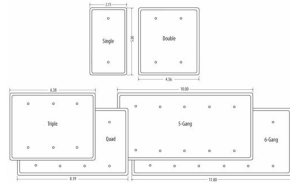

MAXI / PRINCESS - IVORY TEXTURED

**Princess / Maxi Metal Wallplates: Ivory Textured
2-Blank**

E12

Catalog #: WRTI-BB

APPLICATIONS

Designed for use in home, commercial and industrial settings for enhanced durability and appearance.
N/A

GENERAL PRODUCT INFORMATION

Color: Ivory Textured

CONFIGURATION

Gangs: 2

PRODUCT MEASUREMENTS

Wt. Ea. (Lbs.): 0.126

PACKAGING

Package Type: Polybag
Std. Pkg.: 10
Product UPC-A Labeled: Yes
Weight (Lbs. Per/C): 12.60
Ship Carton Length (in.): 24.61
Ship Carton Width (in.): 4.57
Ship Carton Height (in.): 5.75
Ctn Weight (Lbs.): 14.33
Pallet Qty: 4500.00
UPC Number: 092326180825
I2of5: 50092326180820