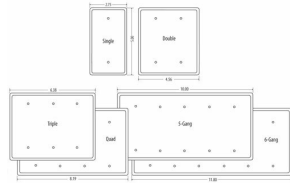

MAXI / PRINCESS - IVORY TEXTURED

**Princess / Maxi Metal Wallplates: Ivory Textured
2-Gang Receptacle 2.15 in. Hole**

E12

Catalog #: WRTI2-2

APPLICATIONS

Designed for use in home, commercial and industrial settings for enhanced durability and appearance.
N/A

GENERAL PRODUCT INFORMATION

Color: Ivory Textured

CONFIGURATION

Gangs: 2

PRODUCT MEASUREMENTS

Wt. Ea. (Lbs.): 0.262

PACKAGING

Package Type: Polybag
Std. Pkg.: 10
Product UPC-A Labeled: Yes
Weight (Lbs. Per/C): 26.20
Ship Carton Length (in.): 24.61
Ship Carton Width (in.): 4.57
Ship Carton Height (in.): 5.75
Ctn Weight (Lbs.): 14.22
Pallet Qty: 4500.00
UPC Number: 092326117029
I2of5: 50092326117024