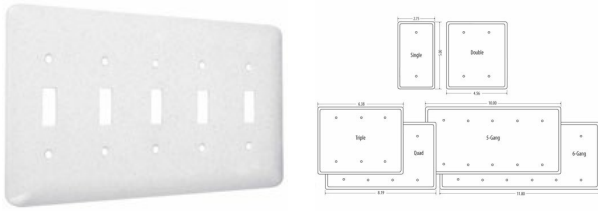

**MAXI / PRINCESS - WHITE TEXTURED**

**Princess / Maxi Metal Wallplates: White Textured  
5-Toggle**

**E10**

Catalog #: WRTW-5T

**APPLICATIONS**

Designed for use in home, commercial and industrial settings for enhanced durability and appearance.  
N/A

**PRODUCT FEATURES**

Easily primed and painted to match or complement walls  
Won't bow, crack or distort during installation  
Premium North American powder coat  
includes screw(s) in matching finish

**UL LISTED**

File E212332

**GENERAL PRODUCT INFORMATION**

Color: White Textured

**CONFIGURATION**

Gangs: 5

**PRODUCT MEASUREMENTS**

Wt. Ea. (Lbs.): 0.463

**PACKAGING**

Package Type: Polybag  
Std. Pkg.: 10  
Product UPC-A Labeled: Yes  
Weight (Lbs. Per/C): 46.30  
Ship Carton Length (in.): 12.01  
Ship Carton Width (in.): 10.95  
Ship Carton Height (in.): 5.75  
Ctn Weight (Lbs.): 24.36  
Pallet Qty: 1250.00  
UPC Number: 092326117463  
I2of5: 50092326117468