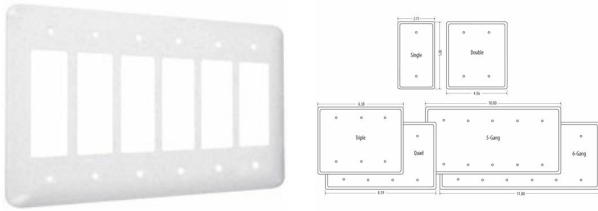

MAXI / PRINCESS - WHITE TEXTURED

**Princess / Maxi Metal Wallplates: White Textured
6-Decorator/Rocker**

E10

Catalog #: WRTW-6R

APPLICATIONS

Designed for use in home, commercial and industrial settings for enhanced durability and appearance.
N/A

PRODUCT FEATURES

Easily primed and painted to match or complement walls
Won't bow, crack or distort during installation
Premium North American powder coat
includes screw(s) in matching finish

UL LISTED

File E212332

GENERAL PRODUCT INFORMATION

Color: White Textured

CONFIGURATION

Gangs: 6

PRODUCT MEASUREMENTS

Wt. Ea. (Lbs.): 0.370

PACKAGING

Package Type: Polybag
Std. Pkg.: 10
Product UPC-A Labeled: Yes
Weight (Lbs. Per/C): 37.00
Ship Carton Length (in.): 12.01
Ship Carton Width (in.): 12.60
Ship Carton Height (in.): 5.75
Ctn Weight (Lbs.): 19.84
Pallet Qty: 1250.00
UPC Number: 092326117456
I2of5: 50092326117451