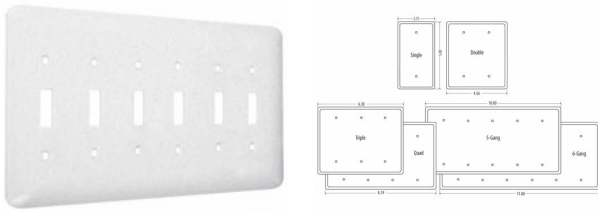

MAXI / PRINCESS - WHITE TEXTURED

**Princess / Maxi Metal Wallplates: White Textured
6-Toggle**

E10

Catalog #: WRTW-6T

APPLICATIONS

Designed for use in home, commercial and industrial settings for enhanced durability and appearance.
N/A

PRODUCT FEATURES

Easily primed and painted to match or complement walls
Won't bow, crack or distort during installation
Premium North American powder coat
includes screw(s) in matching finish

UL LISTED

File E212332

GENERAL PRODUCT INFORMATION

Color: White Textured

CONFIGURATION

Gangs: 6

PRODUCT MEASUREMENTS

Wt. Ea. (Lbs.): 0.540

PACKAGING

Package Type: Polybag
Std. Pkg.: 10
Product UPC-A Labeled: Yes
Weight (Lbs. Per/C): 54.00
Ship Carton Length (in.): 12.01
Ship Carton Width (in.): 12.60
Ship Carton Height (in.): 5.75
Ctn Weight (Lbs.): 28.33
Pallet Qty: 1250.00
UPC Number: 092326117470
I2of5: 50092326117475