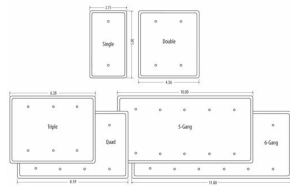

MAXI / PRINCESS - WHITE TEXTURED

**Princess / Maxi Metal Wallplates: White Textured
Blank**

E10

Catalog #: WRTW-B

APPLICATIONS

Designed for use in home, commercial and industrial settings for enhanced durability and appearance.
N/A

GENERAL PRODUCT INFORMATION

Color: White Textured

CONFIGURATION

Gangs: 1

PRODUCT MEASUREMENTS

Wt. Ea. (Lbs.): 0.126

PACKAGING

Package Type: Polybag
Std. Pkg.: 25
Product UPC-A Labeled: Yes
Weight (Lbs. Per/C): 12.60
Ship Carton Length (in.): 12.52
Ship Carton Width (in.): 5.63
Ship Carton Height (in.): 5.75
Ctn Weight (Lbs.): 13.29
Pallet Qty: 7000.00
UPC Number: 092326181402
I2of5: 50092326181407