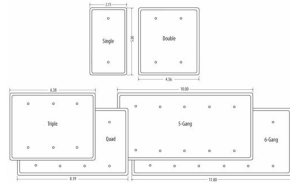

MAXI / PRINCESS - WHITE TEXTURED

Princess / Maxi Metal Wallplates: White Textured Decorator/Rocker

E10

Catalog #: WRTW-R

APPLICATIONS

Designed for use in home, commercial and industrial settings for enhanced durability and appearance.
N/A

GENERAL PRODUCT INFORMATION

Color: White Textured

CONFIGURATION

Gangs: 1

PRODUCT MEASUREMENTS

Wt. Ea. (Lbs.): 0.093

PACKAGING

Package Type: Polybag
Std. Pkg.: 25
Product UPC-A Labeled: Yes
Weight (Lbs. Per/C): 9.30
Ship Carton Length (in.): 12.52
Ship Carton Width (in.): 5.63
Ship Carton Height (in.): 5.75
Ctn Weight (Lbs.): 10.85
Pallet Qty: 7000.00
UPC Number: 092326117425
I2of5: 50092326117420