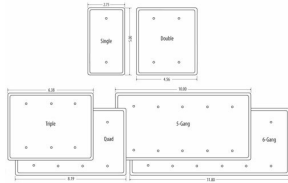

MAXI / PRINCESS - WHITE TEXTURED

**Princess / Maxi Metal Wallplates: White Textured
4-Decorator/Rocker**

E10

Catalog #: WRTW-RRRR

APPLICATIONS

Designed for use in home, commercial and industrial settings for enhanced durability and appearance.
N/A

GENERAL PRODUCT INFORMATION

Color: White Textured

CONFIGURATION

Gangs: 4

PRODUCT MEASUREMENTS

Wt. Ea. (Lbs.): 0.262

PACKAGING

Package Type: Polybag
Std. Pkg.: 10
Product UPC-A Labeled: Yes
Weight (Lbs. Per/C): 26.20
Ship Carton Length (in.): 12.01
Ship Carton Width (in.): 9.06
Ship Carton Height (in.): 5.75
Ctn Weight (Lbs.): 14.22
Pallet Qty: 1250.00
UPC Number: 092326117197
I2of5: 50092326117192