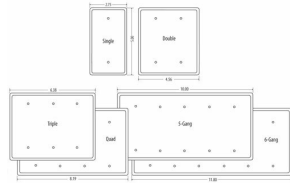

MAXI / PRINCESS - WHITE TEXTURED

Princess / Maxi Metal Wallplates: White Textured Toggle

E10

Catalog #: WRTW-T

APPLICATIONS

Designed for use in home, commercial and industrial settings for enhanced durability and appearance.
N/A

GENERAL PRODUCT INFORMATION

Color: White Textured

CONFIGURATION

Gangs: 1

PRODUCT MEASUREMENTS

Wt. Ea. (Lbs.): 0.115

PACKAGING

Package Type: Polybag
Std. Pkg.: 25
Product UPC-A Labeled: Yes
Weight (Lbs. Per/C): 11.50
Ship Carton Length (in.): 12.52
Ship Carton Width (in.): 5.63
Ship Carton Height (in.): 5.75
Ctn Weight (Lbs.): 12.15
Pallet Qty: 7000.00
UPC Number: 092326181433
I2of5: 50092326181438