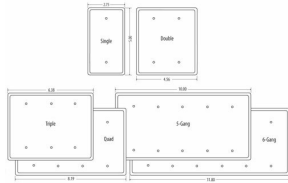

MAXI / PRINCESS - WHITE TEXTURED

**Princess / Maxi Metal Wallplates: White Textured
Toggle & Decorator/Rocker**

E10

Catalog #: WRTW-TR

APPLICATIONS

Designed for use in home, commercial and industrial settings for enhanced durability and appearance.
N/A

GENERAL PRODUCT INFORMATION

Color: White Textured

CONFIGURATION

Gangs: 2

PRODUCT MEASUREMENTS

Wt. Ea. (Lbs.): 0.187

PACKAGING

Package Type: Polybag
Std. Pkg.: 20
Product UPC-A Labeled: Yes
Weight (Lbs. Per/C): 18.70
Ship Carton Length (in.): 24.61
Ship Carton Width (in.): 4.57
Ship Carton Height (in.): 5.75
Ctn Weight (Lbs.): 19.49
Pallet Qty: 4500.00
UPC Number: 092326181334
I2of5: 60092326181336