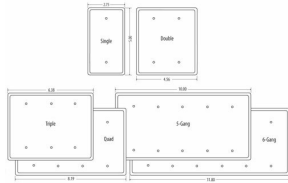

MAXI / PRINCESS - WHITE TEXTURED

**Princess / Maxi Metal Wallplates: White Textured
4-Toggle**

E10

Catalog #: WRTW-TTTT

APPLICATIONS

Designed for use in home, commercial and industrial settings for enhanced durability and appearance.
N/A

GENERAL PRODUCT INFORMATION

Color: White Textured

CONFIGURATION

Gangs: 4

PRODUCT MEASUREMENTS

Wt. Ea. (Lbs.): 0.353

PACKAGING

Package Type: Polybag
Std. Pkg.: 10
Product UPC-A Labeled: Yes
Weight (Lbs. Per/C): 35.30
Ship Carton Length (in.): 12.01
Ship Carton Width (in.): 9.06
Ship Carton Height (in.): 5.75
Ctn Weight (Lbs.): 15.32
Pallet Qty: 1250.00
UPC Number: 092326117203
I2of5: 50092326117208