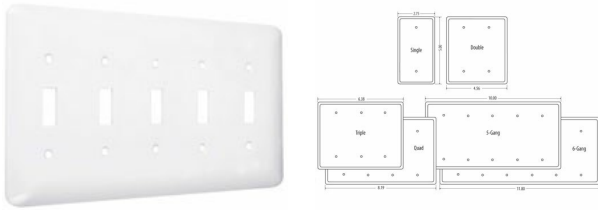

MAXI / PRINCESS - WHITE SMOOTH

**Princess / Maxi Metal Wallplates: White Smooth
5-Toggle**

E08

Catalog #: WRW-5T

APPLICATIONS

Designed for use in home, commercial and industrial settings for enhanced durability and appearance.
N/A

PRODUCT FEATURES

Easily primed and painted to match or complement walls
Won't bow, crack or distort during installation
Premium North American powder coat
includes screw(s) in matching finish

UL LISTED

File E212332

GENERAL PRODUCT INFORMATION

Color: White Smooth

CONFIGURATION

Gangs: 5

PRODUCT MEASUREMENTS

Wt. Ea. (Lbs.): 0.463

PACKAGING

Package Type: Polybag
Std. Pkg.: 10
Product UPC-A Labeled: Yes
Weight (Lbs. Per/C): 46.30
Ship Carton Length (in.): 12.01
Ship Carton Width (in.): 10.95
Ship Carton Height (in.): 5.75
Ctn Weight (Lbs.): 24.36
Pallet Qty: 1250.00
UPC Number: 092326116763
I2of5: 50092326116768