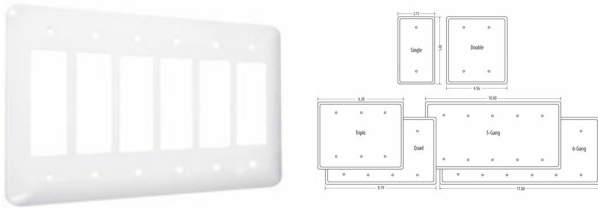

MAXI / PRINCESS - WHITE SMOOTH

**Princess / Maxi Metal Wallplates: White Smooth
6-Decorator/Rocker**

E08

Catalog #: WRW-6R

APPLICATIONS

Designed for use in home, commercial and industrial settings for enhanced durability and appearance.
N/A

PRODUCT FEATURES

Easily primed and painted to match or complement walls
Won't bow, crack or distort during installation
Premium North American powder coat
includes screw(s) in matching finish

UL LISTED

File E212332

GENERAL PRODUCT INFORMATION

Color: White Smooth

CONFIGURATION

Gangs: 6

PRODUCT MEASUREMENTS

Wt. Ea. (Lbs.): 0.370

PACKAGING

Package Type: Polybag
Std. Pkg.: 10
Product UPC-A Labeled: Yes
Weight (Lbs. Per/C): 37.00
Ship Carton Length (in.): 12.01
Ship Carton Width (in.): 12.60
Ship Carton Height (in.): 5.75
Ctn Weight (Lbs.): 19.84
Pallet Qty: 1250.00
UPC Number: 092326116343
I2of5: 50092326116348