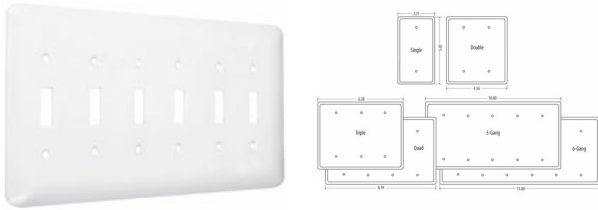

**MAXI / PRINCESS - WHITE SMOOTH**

**Princess / Maxi Metal Wallplates: White Smooth  
6-Toggle**

**E08**

Catalog #: WRW-6T

**APPLICATIONS**

Designed for use in home, commercial and industrial settings for enhanced durability and appearance.  
N/A

**PRODUCT FEATURES**

Easily primed and painted to match or complement walls  
Won't bow, crack or distort during installation  
Premium North American powder coat  
includes screw(s) in matching finish

**UL LISTED**

File E212332

**GENERAL PRODUCT INFORMATION**

Color: White Smooth

**CONFIGURATION**

Gangs: 6

**PRODUCT MEASUREMENTS**

Wt. Ea. (Lbs.): 0.540

**PACKAGING**

Package Type: Polybag  
Std. Pkg.: 10  
Product UPC-A Labeled: Yes  
Weight (Lbs. Per/C): 54.00  
Ship Carton Length (in.): 12.01  
Ship Carton Width (in.): 12.60  
Ship Carton Height (in.): 5.75  
Ctn Weight (Lbs.): 28.33  
Pallet Qty: 1250.00  
UPC Number: 092326116831  
I2of5: 50092326116836