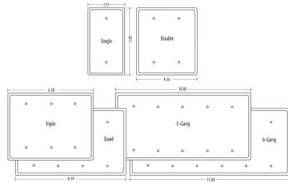

**MAXI / PRINCESS - WHITE SMOOTH**

**Princess Metal Wallplates: White Smooth  
Blank**

**E08**

Catalog #: WRW-B

**APPLICATIONS**

Designed for use in home, commercial and industrial settings for enhanced durability and appearance.  
N/A

**UL LISTED**

File E212332

**GENERAL PRODUCT INFORMATION**

Color: White Smooth

**CONFIGURATION**

Gangs: 1

**PRODUCT MEASUREMENTS**

Wt. Ea. (Lbs.): 0.126

**PACKAGING**

Package Type: Polybag  
Std. Pkg.: 25  
Product UPC-A Labeled: Yes  
Weight (Lbs. Per/C): 12.60  
Ship Carton Length (in.): 12.52  
Ship Carton Width (in.): 5.63  
Ship Carton Height (in.): 5.75  
Ctn Weight (Lbs.): 14.33  
Pallet Qty: 7000.00  
UPC Number: 092326180337  
I2of5: 50092326180332