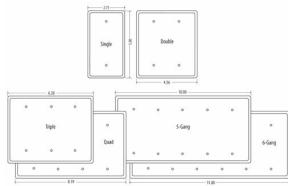

MAXI / PRINCESS - WHITE SMOOTH

**Princess / Maxi Metal Wallplates: White Smooth
4-Blank**

E09

Catalog #: WRW-BBBB

APPLICATIONS

Designed for use in home, commercial and industrial settings for enhanced durability and appearance.
N/A

GENERAL PRODUCT INFORMATION

Color: White Smooth

CONFIGURATION

Gangs: 4

PRODUCT MEASUREMENTS

Wt. Ea. (Lbs.): 0.395

PACKAGING

Package Type: Polybag
Std. Pkg.: 10
Product UPC-A Labeled: Yes
Weight (Lbs. Per/C): 39.50
Ship Carton Length (in.): 12.01
Ship Carton Width (in.): 9.06
Ship Carton Height (in.): 5.75
Ctn Weight (Lbs.): 20.83
Pallet Qty: 1250.00
UPC Number: 092326116725
I2of5: 50092326116720