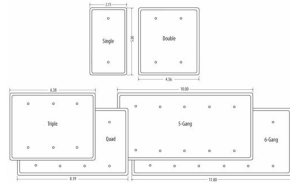

MAXI / PRINCESS - WHITE SMOOTH

**Princess / Maxi Metal Wallplates: White Smooth
2-Duplex**

E09

Catalog #: WRW-DD

APPLICATIONS

Designed for use in home, commercial and industrial settings for enhanced durability and appearance.
N/A

GENERAL PRODUCT INFORMATION

Color: White Smooth

CONFIGURATION

Gangs: 2

PRODUCT MEASUREMENTS

Wt. Ea. (Lbs.): 0.161

PACKAGING

Package Type: Polybag
Std. Pkg.: 10
Product UPC-A Labeled: Yes
Weight (Lbs. Per/C): 16.10
Ship Carton Length (in.): 24.61
Ship Carton Width (in.): 4.57
Ship Carton Height (in.): 5.75
Ctn Weight (Lbs.): 17.53
Pallet Qty: 4500.00
UPC Number: 092326180320
I2of5: 50092326180325