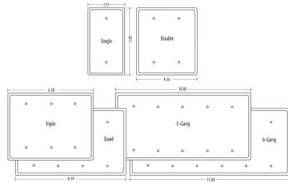

MAXI / PRINCESS - WHITE SMOOTH

**Princess / Maxi Metal Wallplates: White Smooth
Duplex & Decorator/Rocker**

E09

Catalog #: WRW-DR

APPLICATIONS

Designed for use in home, commercial and industrial settings for enhanced durability and appearance.
N/A

GENERAL PRODUCT INFORMATION

Color: White Smooth

CONFIGURATION

Gangs: 2

PRODUCT MEASUREMENTS

Wt. Ea. (Lbs.): 0.161

PACKAGING

Package Type: Polybag
Std. Pkg.: 10
Product UPC-A Labeled: Yes
Weight (Lbs. Per/C): 16.10
Ship Carton Length (in.): 24.61
Ship Carton Width (in.): 4.57
Ship Carton Height (in.): 5.75
Ctn Weight (Lbs.): 17.31
Pallet Qty: 4500.00
UPC Number: 092326116794
I2of5: 50092326116799