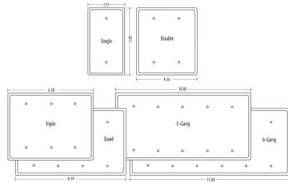

MAXI / PRINCESS - WHITE SMOOTH

**Princess Metal Wallplates: White Smooth
Decorator/Rocker**

E08

Catalog #: WRW-R

APPLICATIONS

Designed for use in home, commercial and industrial settings for enhanced durability and appearance.
N/A

GENERAL PRODUCT INFORMATION

Color: White Smooth

CONFIGURATION

Gangs: 1

PRODUCT MEASUREMENTS

Wt. Ea. (Lbs.): 0.093

PACKAGING

Package Type: Polybag
Std. Pkg.: 25
Product UPC-A Labeled: Yes
Weight (Lbs. Per/C): 9.30
Ship Carton Length (in.): 12.52
Ship Carton Width (in.): 5.63
Ship Carton Height (in.): 5.75
Ctn Weight (Lbs.): 10.82
Pallet Qty: 7000.00
UPC Number: 092326180344
I2of5: 50092326180349