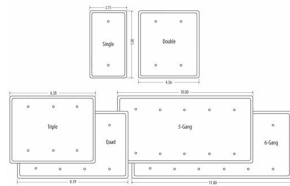

**MAXI / PRINCESS - WHITE SMOOTH**

**Princess / Maxi Metal Wallplates: White Smooth  
3-Decorator/Rocker**

**E08**

Catalog #: WRW-RRR

**APPLICATIONS**

Designed for use in home, commercial and industrial settings for enhanced durability and appearance.  
N/A

**UL LISTED**

File E212332

**GENERAL PRODUCT INFORMATION**

Color: White Smooth

**CONFIGURATION**

Gangs: 3

**PRODUCT MEASUREMENTS**

Wt. Ea. (Lbs.): 0.214

**PACKAGING**

Package Type: Polybag  
Std. Pkg.: 10  
Product UPC-A Labeled: Yes  
Weight (Lbs. Per/C): 21.40  
Ship Carton Length (in.): 13.70  
Ship Carton Width (in.): 10.95  
Ship Carton Height (in.): 5.75  
Ctn Weight (Lbs.): 22.88  
Pallet Qty: 3000.00  
UPC Number: 092326180788  
I2of5: 50092326180783