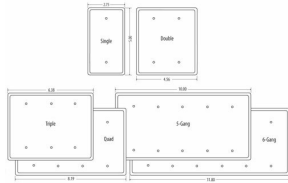

**MAXI / PRINCESS - WHITE SMOOTH**

**Princess / Maxi Metal Wallplates: White Smooth  
4-Decorator/Rocker**

**E08**

Catalog #: WRW-RRRR

**APPLICATIONS**

Designed for use in home, commercial and industrial settings for enhanced durability and appearance.  
N/A

**UL LISTED**

File E212332

**GENERAL PRODUCT INFORMATION**

Color: White Smooth

**CONFIGURATION**

Gangs: 4

**PRODUCT MEASUREMENTS**

Wt. Ea. (Lbs.): 0.262

**PACKAGING**

Package Type: Polybag  
Std. Pkg.: 10  
Product UPC-A Labeled: Yes  
Weight (Lbs. Per/C): 26.20  
Ship Carton Length (in.): 12.01  
Ship Carton Width (in.): 9.06  
Ship Carton Height (in.): 5.75  
Ctn Weight (Lbs.): 14.22  
Pallet Qty: 1250.00  
UPC Number: 092326116312  
I2of5: 50092326116317