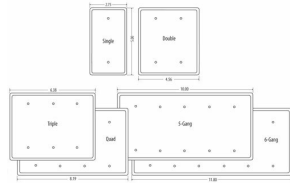

MAXI / PRINCESS - WHITE SMOOTH

**Princess / Maxi Metal Wallplates: White Smooth
2-Toggle**

E08

Catalog #: WRW-TT

APPLICATIONS

Designed for use in home, commercial and industrial settings for enhanced durability and appearance.
N/A

GENERAL PRODUCT INFORMATION

Color: White Smooth

CONFIGURATION

Gangs: 2

PRODUCT MEASUREMENTS

Wt. Ea. (Lbs.): 0.198

PACKAGING

Package Type: Polybag
Std. Pkg.: 10
Product UPC-A Labeled: Yes
Weight (Lbs. Per/C): 19.80
Ship Carton Length (in.): 24.61
Ship Carton Width (in.): 4.57
Ship Carton Height (in.): 5.75
Ctn Weight (Lbs.): 21.27
Pallet Qty: 4500.00
UPC Number: 092326180290
I2of5: 50092326180295