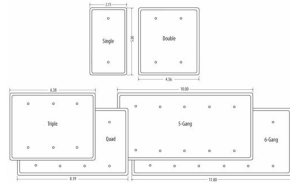

MAXI / PRINCESS - WHITE SMOOTH

**Princess / Maxi Metal Wallplates: White Smooth
2-Toggle & Decorator/Rocker**

E09

Catalog #: WRW-TTR

APPLICATIONS

Designed for use in home, commercial and industrial settings for enhanced durability and appearance.
N/A

GENERAL PRODUCT INFORMATION

Color: White Smooth

CONFIGURATION

Gangs: 3

PRODUCT MEASUREMENTS

Wt. Ea. (Lbs.): 0.265

PACKAGING

Package Type: Polybag
Std. Pkg.: 10
Product UPC-A Labeled: Yes
Weight (Lbs. Per/C): 26.50
Ship Carton Length (in.): 13.70
Ship Carton Width (in.): 10.95
Ship Carton Height (in.): 5.75
Ctn Weight (Lbs.): 27.95
Pallet Qty: 3000.00
UPC Number: 092326116879
I2of5: 50092326116874