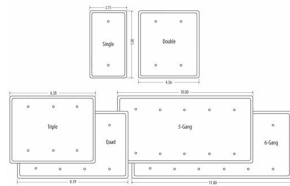

MAXI / PRINCESS - WHITE SMOOTH

**Princess / Maxi Metal Wallplates: White Smooth
3-Toggle**

E08

Catalog #: WRW-TTT

APPLICATIONS

Designed for use in home, commercial and industrial settings for enhanced durability and appearance.
N/A

GENERAL PRODUCT INFORMATION

Color: White Smooth

CONFIGURATION

Gangs: 3

PRODUCT MEASUREMENTS

Wt. Ea. (Lbs.): 0.282

PACKAGING

Package Type: Polybag
Std. Pkg.: 10
Product UPC-A Labeled: Yes
Weight (Lbs. Per/C): 28.20
Ship Carton Length (in.): 13.70
Ship Carton Width (in.): 10.95
Ship Carton Height (in.): 5.75
Ctn Weight (Lbs.): 39.20
Pallet Qty: 3000.00
UPC Number: 092326180306
I2of5: 50092326180301