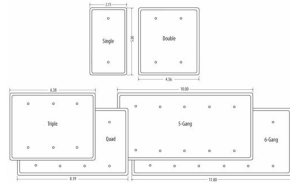

**MAXI / PRINCESS - WHITE SMOOTH**

**Princess / Maxi Metal Wallplates: White Smooth  
2-Gang Receptacle 2.15 in. Hole**

**E09**

Catalog #: WRW2-2

**APPLICATIONS**

Designed for use in home, commercial and industrial settings for enhanced durability and appearance.  
N/A

**UL LISTED**

File E212332

**GENERAL PRODUCT INFORMATION**

Color: White Smooth

**CONFIGURATION**

Gangs: 2

**PRODUCT MEASUREMENTS**

Wt. Ea. (Lbs.): 0.183

**PACKAGING**

Package Type: Polybag  
Std. Pkg.: 10  
Product UPC-A Labeled: Yes  
Weight (Lbs. Per/C): 18.30  
Ship Carton Length (in.): 24.61  
Ship Carton Width (in.): 4.57  
Ship Carton Height (in.): 5.75  
Ctn Weight (Lbs.): 19.51  
Pallet Qty: 4500.00  
UPC Number: 092326116305  
I2of5: 50092326116300