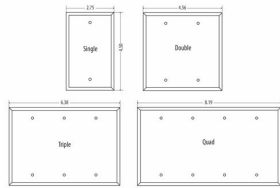

STANDARD - STAINLESS STEEL

**Standard Metal Wallplates: Stainless Steel
Decorator/Rocker**

E07

Catalog #: WSS-R

APPLICATIONS

Designed for use in home, commercial and industrial settings for enhanced durability and appearance.
N/A

PRODUCT FEATURES

Won't bow, crack or distort during installation
430 Stainless Steel
includes screw(s) in matching finish

UL LISTED

File E212332

GENERAL PRODUCT INFORMATION

Color: 430 Stainless Steel

CONFIGURATION

Gangs: 1

PRODUCT MEASUREMENTS

Wt. Ea. (Lbs.): 0.090

PACKAGING

Package Type: Polybag
Std. Pkg.: 10
Product UPC-A Labeled: Yes
Weight (Lbs. Per/C): 9.00
Ship Carton Length (in.): 16.54
Ship Carton Width (in.): 12.60
Ship Carton Height (in.): 5.51
Ctn Weight (Lbs.): 25.11
Pallet Qty: 6250.00
UPC Number: 092326180023
I2of5: 50092326180028