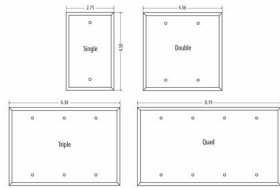

**STANDARD - STAINLESS STEEL**

**Standard Metal Wallplates: Stainless Steel  
4-Decorator/Rocker**

**E07**

Catalog #: WSS-RRRR

**APPLICATIONS**

Designed for use in home, commercial and industrial settings for enhanced durability and appearance.  
N/A

**CONFIGURATION**

Gangs: 4

**PRODUCT MEASUREMENTS**

Wt. Ea. (Lbs.): 0.112

**PACKAGING**

Package Type: Polybag  
Std. Pkg.: 10  
Product UPC-A Labeled: Yes  
Weight (Lbs. Per/C): 11.20  
Ship Carton Length (in.): 16.54  
Ship Carton Width (in.): 12.60  
Ship Carton Height (in.): 5.51  
Ctn Weight (Lbs.): 19.05  
Pallet Qty: 2000.00  
UPC Number: 092326181518  
I2of5: 50092326181513