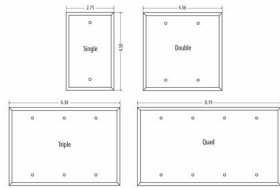

**STANDARD - STAINLESS STEEL**

Standard Metal Wallplates: Stainless Steel  
Toggle & Duplex

E07

Catalog #: WSS-TD

**APPLICATIONS**

Designed for use in home, commercial and industrial settings for enhanced durability and appearance.  
N/A

**CONFIGURATION**

Gangs: 2

**PRODUCT MEASUREMENTS**

Wt. Ea. (Lbs.): 0.101

**PACKAGING**

Package Type: Polybag  
Std. Pkg.: 10  
Product UPC-A Labeled: Yes  
Weight (Lbs. Per/C): 10.10  
Ship Carton Length (in.): 16.54  
Ship Carton Width (in.): 12.60  
Ship Carton Height (in.): 5.51  
Ctn Weight (Lbs.): 27.87  
Pallet Qty: 3750.00  
UPC Number: 092326180047  
I2of5: 50092326180042