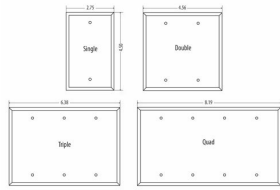

**STANDARD - IVORY TEXTURED & RED SMOOTH**

**Standard Metal Wallplates: Ivory Textured  
2-Blank**

**E06**

Catalog #: WTI-BB

**APPLICATIONS**

Designed for use in home, commercial and industrial settings for enhanced durability and appearance.  
N/A

**UL LISTED**

File E212332

**GENERAL PRODUCT INFORMATION**

Color: Ivory Textured

**CONFIGURATION**

Gangs: 2

**PRODUCT MEASUREMENTS**

Wt. Ea. (Lbs.): 0.227

**PACKAGING**

Package Type: Polybag  
Std. Pkg.: 10  
Product UPC-A Labeled: Yes  
Weight (Lbs. Per/C): 22.70  
Ship Carton Length (in.): 24.61  
Ship Carton Width (in.): 4.57  
Ship Carton Height (in.): 5.75  
Ctn Weight (Lbs.): 46.63  
Pallet Qty: 4500.00  
UPC Number: 092326114271  
I2of5: 50092326114276