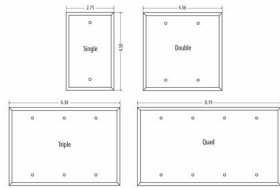

STANDARD - IVORY TEXTURED & RED SMOOTH

**Standard Metal Wallplates: Ivory Textured
2-Duplex**

E06

Catalog #: WTI-DD

APPLICATIONS

Designed for use in home, commercial and industrial settings for enhanced durability and appearance.
N/A

GENERAL PRODUCT INFORMATION

Color: Ivory Textured

CONFIGURATION

Gangs: 2

PRODUCT MEASUREMENTS

Wt. Ea. (Lbs.): 0.161

PACKAGING

Package Type: Polybag
Std. Pkg.: 10
Product UPC-A Labeled: Yes
Weight (Lbs. Per/C): 16.10
Ship Carton Length (in.): 24.61
Ship Carton Width (in.): 4.57
Ship Carton Height (in.): 5.75
Ctn Weight (Lbs.): 17.31
Pallet Qty: 4500.00
UPC Number: 092326114295
I2of5: 50092326114290