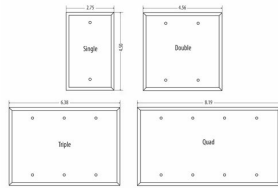

STANDARD - IVORY TEXTURED & RED SMOOTH

**Standard Metal Wallplates: Ivory Textured
2-Decorator/Rocker**

E06

Catalog #: WTI-RR

APPLICATIONS

Designed for use in home, commercial and industrial settings for enhanced durability and appearance.
N/A

GENERAL PRODUCT INFORMATION

Color: Ivory Textured

CONFIGURATION

Gangs: 2

PRODUCT MEASUREMENTS

Wt. Ea. (Lbs.): 0.132

PACKAGING

Package Type: Polybag
Std. Pkg.: 10
Product UPC-A Labeled: Yes
Weight (Lbs. Per/C): 13.20
Ship Carton Length (in.): 24.61
Ship Carton Width (in.): 4.57
Ship Carton Height (in.): 5.75
Ctn Weight (Lbs.): 14.44
Pallet Qty: 4500.00
UPC Number: 092326117098
I2of5: 50092326117093