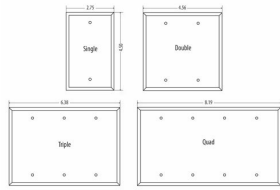

STANDARD - IVORY TEXTURED & RED SMOOTH

Standard Metal Wallplates: Ivory Textured
Toggle & Duplex

E06

Catalog #: WTI-TD

APPLICATIONS

Designed for use in home, commercial and industrial settings for enhanced durability and appearance.
N/A

GENERAL PRODUCT INFORMATION

Color: Ivory Textured

CONFIGURATION

Gangs: 2

PRODUCT MEASUREMENTS

Wt. Ea. (Lbs.): 0.174

PACKAGING

Package Type: Polybag
Std. Pkg.: 10
Product UPC-A Labeled: Yes
Weight (Lbs. Per/C): 17.40
Ship Carton Length (in.): 24.61
Ship Carton Width (in.): 4.57
Ship Carton Height (in.): 5.75
Ctn Weight (Lbs.): 18.63
Pallet Qty: 4500.00
UPC Number: 092326117135
I2of5: 50092326117130