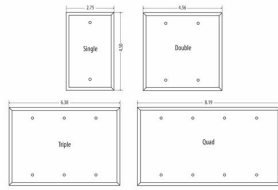

STANDARD - IVORY TEXTURED & RED SMOOTH

**Standard Metal Wallplates: Ivory Textured
3-Toggle**

E06

Catalog #: WTI-TTT

APPLICATIONS

Designed for use in home, commercial and industrial settings for enhanced durability and appearance.
N/A

PRODUCT FEATURES

Easily primed and painted to match or complement walls
Won't bow, crack or distort during installation
Premium North American powder coat
includes screw(s) in matching finish

UL LISTED

File E212332

GENERAL PRODUCT INFORMATION

Color: Ivory Textured

CONFIGURATION

Gangs: 3

PRODUCT MEASUREMENTS

Wt. Ea. (Lbs.): 0.265

PACKAGING

Package Type: Polybag
Std. Pkg.: 10
Product UPC-A Labeled: Yes
Weight (Lbs. Per/C): 26.50
Ship Carton Length (in.): 13.70
Ship Carton Width (in.): 10.94
Ship Carton Height (in.): 5.75
Ctn Weight (Lbs.): 27.95
Pallet Qty: 3000.00
UPC Number: 092326117128
I2of5: 50092326117123