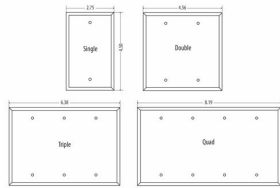

STANDARD - WHITE TEXTURED

**Standard Metal Wallplates: White Textured
Blank**

E04

Catalog #: WTW-B

APPLICATIONS

Designed for use in home, commercial and industrial settings for enhanced durability and appearance.
N/A

GENERAL PRODUCT INFORMATION

Color: White Textured

CONFIGURATION

Gangs: 1

PRODUCT MEASUREMENTS

Wt. Ea. (Lbs.): 0.132

PACKAGING

Package Type: Polybag
Std. Pkg.: 25
Product UPC-A Labeled: Yes
Weight (Lbs. Per/C): 13.20
Ship Carton Length (in.): 12.52
Ship Carton Width (in.): 5.63
Ship Carton Height (in.): 5.16
Ctn Weight (Lbs.): 13.82
Pallet Qty: 7000.00
UPC Number: 092326117227
I2of5: 50092326117222