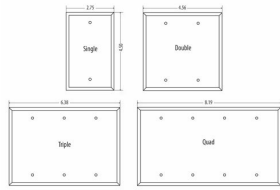

STANDARD - WHITE TEXTURED

**Standard Metal Wallplates: White Textured
2-Blank**

E04

Catalog #: WTW-BB

APPLICATIONS

Designed for use in home, commercial and industrial settings for enhanced durability and appearance.
N/A

GENERAL PRODUCT INFORMATION

Color: White Textured

CONFIGURATION

Gangs: 2

PRODUCT MEASUREMENTS

Wt. Ea. (Lbs.): 0.227

PACKAGING

Package Type: Polybag
Std. Pkg.: 10
Product UPC-A Labeled: Yes
Weight (Lbs. Per/C): 22.70
Ship Carton Length (in.): 24.61
Ship Carton Width (in.): 4.57
Ship Carton Height (in.): 5.75
Ctn Weight (Lbs.): 46.63
Pallet Qty: 4500.00
UPC Number: 092326114264
I2of5: 50092326114269