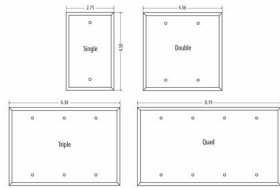

STANDARD - WHITE TEXTURED

Standard Metal Wallplates: White Textured Duplex

E04

Catalog #: WTW-D

APPLICATIONS

Designed for use in home, commercial and industrial settings for enhanced durability and appearance.
N/A

GENERAL PRODUCT INFORMATION

Color: White Textured

CONFIGURATION

Gangs: 1

PRODUCT MEASUREMENTS

Wt. Ea. (Lbs.): 0.110

PACKAGING

Package Type: Polybag
Std. Pkg.: 25
Product UPC-A Labeled: Yes
Weight (Lbs. Per/C): 11.00
Ship Carton Length (in.): 12.52
Ship Carton Width (in.): 5.63
Ship Carton Height (in.): 5.16
Ctn Weight (Lbs.): 10.30
Pallet Qty: 7000.00
UPC Number: 092326117234
I2of5: 50092326117239