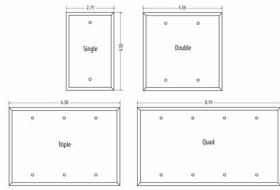

STANDARD - WHITE TEXTURED

**Standard Metal Wallplates: White Textured
2-Duplex**

E04

Catalog #: WTW-DD

APPLICATIONS

Designed for use in home, commercial and industrial settings for enhanced durability and appearance.
N/A

GENERAL PRODUCT INFORMATION

Color: White Textured

CONFIGURATION

Gangs: 2

PRODUCT MEASUREMENTS

Wt. Ea. (Lbs.): 0.161

PACKAGING

Package Type: Polybag
Std. Pkg.: 10
Product UPC-A Labeled: Yes
Weight (Lbs. Per/C): 16.10
Ship Carton Length (in.): 24.61
Ship Carton Width (in.): 4.57
Ship Carton Height (in.): 5.75
Ctn Weight (Lbs.): 17.31
Pallet Qty: 4500.00
UPC Number: 092326114288
I2of5: 50092326114283