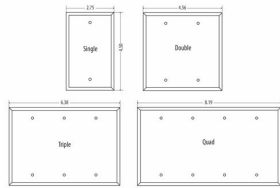

STANDARD - WHITE TEXTURED

**Standard Metal Wallplates: White Textured
Decorator/Rocker**

E04

Catalog #: WTW-R

APPLICATIONS

Designed for use in home, commercial and industrial settings for enhanced durability and appearance.
N/A

GENERAL PRODUCT INFORMATION

Color: White Textured

CONFIGURATION

Gangs: 1

PRODUCT MEASUREMENTS

Wt. Ea. (Lbs.): 0.093

PACKAGING

Package Type: Polybag
Std. Pkg.: 25
Product UPC-A Labeled: Yes
Weight (Lbs. Per/C): 9.30
Ship Carton Length (in.): 12.52
Ship Carton Width (in.): 5.63
Ship Carton Height (in.): 5.16
Ctn Weight (Lbs.): 9.94
Pallet Qty: 7000.00
UPC Number: 092326117241
I2of5: 50092326117246