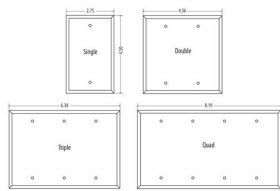

**STANDARD - WHITE TEXTURED**

**Standard Metal Wallplates: White Textured Toggle**

**E04**

Catalog #: WTW-T

**APPLICATIONS**

Designed for use in home, commercial and industrial settings for enhanced durability and appearance.  
N/A

**UL LISTED**

File E212332

**GENERAL PRODUCT INFORMATION**

Color: White Textured

**CONFIGURATION**

Gangs: 1

**PRODUCT MEASUREMENTS**

Wt. Ea. (Lbs.): 0.119

**PACKAGING**

Package Type: Polybag  
Std. Pkg.: 25  
Product UPC-A Labeled: Yes  
Weight (Lbs. Per/C): 11.90  
Ship Carton Length (in.): 12.52  
Ship Carton Width (in.): 5.63  
Ship Carton Height (in.): 5.16  
Ctn Weight (Lbs.): 12.50  
Pallet Qty: 7000.00  
UPC Number: 092326117265  
I2of5: 50092326117260