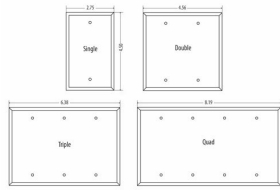

**STANDARD - WHITE TEXTURED**

**Standard Metal Wallplates: White Textured  
Toggle & Decorator/Rocker**

**E04**

Catalog #: WTW-TR

**APPLICATIONS**

Designed for use in home, commercial and industrial settings for enhanced durability and appearance.  
N/A

**UL LISTED**

File E212332

**GENERAL PRODUCT INFORMATION**

Color: White Textured

**CONFIGURATION**

Gangs: 2

**PRODUCT MEASUREMENTS**

Wt. Ea. (Lbs.): 0.143

**PACKAGING**

Package Type: Polybag  
Std. Pkg.: 10  
Product UPC-A Labeled: Yes  
Weight (Lbs. Per/C): 14.30  
Ship Carton Length (in.): 24.61  
Ship Carton Width (in.): 4.57  
Ship Carton Height (in.): 5.75  
Ctn Weight (Lbs.): 19.95  
Pallet Qty: 4500.00  
UPC Number: 092326114301  
I2of5: 50092326114306