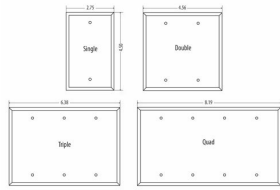

**STANDARD - WHITE TEXTURED**

**Standard Metal Wallplates: White Textured  
3-Toggle**

E04

Catalog #: WTW-TTT

**APPLICATIONS**

Designed for use in home, commercial and industrial settings for enhanced durability and appearance.  
N/A

**UL LISTED**

File E212332

**GENERAL PRODUCT INFORMATION**

Color: White Textured

**CONFIGURATION**

Gangs: 3

**PRODUCT MEASUREMENTS**

Wt. Ea. (Lbs.): 0.265

**PACKAGING**

Package Type: Polybag  
Std. Pkg.: 10  
Product UPC-A Labeled: Yes  
Weight (Lbs. Per/C): 26.50  
Ship Carton Length (in.): 13.70  
Ship Carton Width (in.): 10.94  
Ship Carton Height (in.): 5.75  
Ctn Weight (Lbs.): 27.95  
Pallet Qty: 3000.00  
UPC Number: 092326117289  
I2of5: 50092326117284