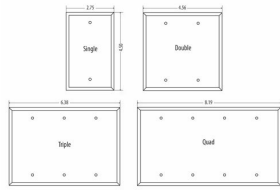

STANDARD - WHITE SMOOTH

**Standard Metal Wallplates: White Smooth
3-Blank**

E03

Catalog #: WW-BBB

APPLICATIONS

Designed for use in home, commercial and industrial settings for enhanced durability and appearance.
N/A

GENERAL PRODUCT INFORMATION

Color: White Smooth

CONFIGURATION

Gangs: 3

PRODUCT MEASUREMENTS

Wt. Ea. (Lbs.): 0.273

PACKAGING

Package Type: Polybag
Std. Pkg.: 10
Product UPC-A Labeled: Yes
Weight (Lbs. Per/C): 27.30
Ship Carton Length (in.): 13.70
Ship Carton Width (in.): 10.94
Ship Carton Height (in.): 5.75
Ctn Weight (Lbs.): 28.79
Pallet Qty: 3000.00
UPC Number: 092326116886
I2of5: 50092326116881