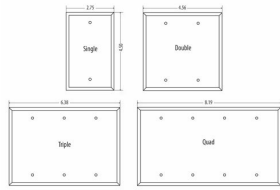

**STANDARD - WHITE SMOOTH**

**Standard Metal Wallplates: White Smooth  
4-Blank**

**E03**

Catalog #: WW-BBBB

**APPLICATIONS**

Designed for use in home, commercial and industrial settings for enhanced durability and appearance.  
N/A

**UL LISTED**

File E212332

**GENERAL PRODUCT INFORMATION**

Color: White Smooth

**CONFIGURATION**

Gangs: 4

**PRODUCT MEASUREMENTS**

Wt. Ea. (Lbs.): 0.362

**PACKAGING**

Package Type: Polybag  
Std. Pkg.: 10  
Product UPC-A Labeled: Yes  
Weight (Lbs. Per/C): 36.20  
Ship Carton Length (in.): 12.01  
Ship Carton Width (in.): 9.06  
Ship Carton Height (in.): 5.75  
Ctn Weight (Lbs.): 19.07  
Pallet Qty: 1250.00  
UPC Number: 092326116893  
I2of5: 50092326116898