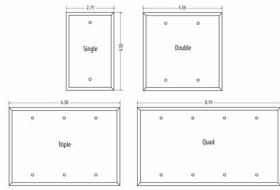

STANDARD - WHITE SMOOTH

**Standard Metal Wallplates: White Smooth
3-Decorator/Rocker**

E03

Catalog #: WW-RRR

APPLICATIONS

Designed for use in home, commercial and industrial settings for enhanced durability and appearance.
N/A

GENERAL PRODUCT INFORMATION

Color: White Smooth

CONFIGURATION

Gangs: 3

PRODUCT MEASUREMENTS

Wt. Ea. (Lbs.): 0.190

PACKAGING

Package Type: Polybag
Std. Pkg.: 10
Product UPC-A Labeled: Yes
Weight (Lbs. Per/C): 19.00
Ship Carton Length (in.): 13.70
Ship Carton Width (in.): 10.95
Ship Carton Height (in.): 5.75
Ctn Weight (Lbs.): 20.24
Pallet Qty: 3000.00
UPC Number: 092326180849
I2of5: 50092326180844