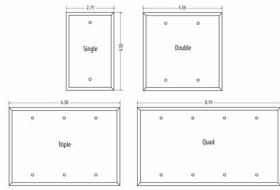

**STANDARD - WHITE SMOOTH**

**Standard Metal Wallplates: White Smooth  
4-Decorator/Rocker**

**E03**

Catalog #: WW-RRRR

**APPLICATIONS**

Designed for use in home, commercial and industrial settings for enhanced durability and appearance.  
N/A

**UL LISTED**

File E212332

**GENERAL PRODUCT INFORMATION**

Color: White Smooth

**CONFIGURATION**

Gangs: 4

**PRODUCT MEASUREMENTS**

Wt. Ea. (Lbs.): 0.229

**PACKAGING**

Package Type: Polybag  
Std. Pkg.: 10  
Product UPC-A Labeled: Yes  
Weight (Lbs. Per/C): 22.90  
Ship Carton Length (in.): 12.01  
Ship Carton Width (in.): 9.06  
Ship Carton Height (in.): 5.75  
Ctn Weight (Lbs.): 12.57  
Pallet Qty: 1250.00  
UPC Number: 092326116978  
I2of5: 50092326116973