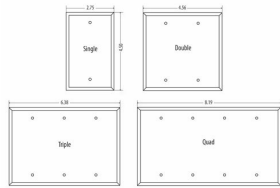

**STANDARD - WHITE SMOOTH****Standard Metal Wallplates: White Smooth  
Single Receptacle 1.6 in. Hole****E03**

Catalog #: WW-SR1

**APPLICATIONS**

Designed for use in home, commercial and industrial settings for enhanced durability and appearance.  
N/A

**UL LISTED**

File E212332

**GENERAL PRODUCT INFORMATION**

Color: White Smooth

**CONFIGURATION**

Gangs: 1

**PRODUCT MEASUREMENTS**

Wt. Ea. (Lbs.): 0.101

**PACKAGING**

Package Type: Polybag  
Std. Pkg.: 25  
Product UPC-A Labeled: Yes  
Weight (Lbs. Per/C): 10.10  
Ship Carton Length (in.): 12.52  
Ship Carton Width (in.): 5.63  
Ship Carton Height (in.): 5.16  
Ctn Weight (Lbs.): 10.78  
Pallet Qty: 7000.00  
UPC Number: 092326116930  
I2of5: 50092326116935