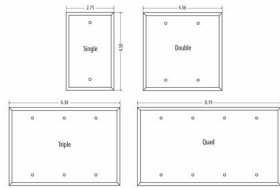

STANDARD - WHITE SMOOTH

**Standard Metal Wallplates: White Smooth
3-Toggle**

E03

Catalog #: WW-TTT

APPLICATIONS

Designed for use in home, commercial and industrial settings for enhanced durability and appearance.
N/A

GENERAL PRODUCT INFORMATION

Color: White Smooth

CONFIGURATION

Gangs: 3

PRODUCT MEASUREMENTS

Wt. Ea. (Lbs.): 0.265

PACKAGING

Package Type: Polybag
Std. Pkg.: 10
Product UPC-A Labeled: Yes
Weight (Lbs. Per/C): 26.50
Ship Carton Length (in.): 13.70
Ship Carton Width (in.): 10.95
Ship Carton Height (in.): 5.75
Ctn Weight (Lbs.): 27.95
Pallet Qty: 3000.00
UPC Number: 092326180566
I2of5: 50092326180561