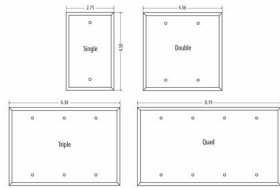

STANDARD - WHITE SMOOTH

**Standard Metal Wallplates: White Smooth
4-Toggle**

E03

Catalog #: WW-TTTT

APPLICATIONS

Designed for use in home, commercial and industrial settings for enhanced durability and appearance.
N/A

GENERAL PRODUCT INFORMATION

Color: White Smooth

CONFIGURATION

Gangs: 4

PRODUCT MEASUREMENTS

Wt. Ea. (Lbs.): 0.353

PACKAGING

Package Type: Polybag
Std. Pkg.: 10
Product UPC-A Labeled: Yes
Weight (Lbs. Per/C): 35.30
Ship Carton Length (in.): 12.01
Ship Carton Width (in.): 9.06
Ship Carton Height (in.): 5.75
Ctn Weight (Lbs.): 18.74
Pallet Qty: 1250.00
UPC Number: 092326116985
I2of5: 50092326116980