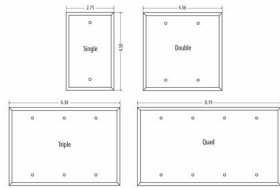

STANDARD - WHITE SMOOTH

**Standard Metal Wallplates: White Smooth
Single Receptacle 2.15 in. Hole**

E03

Catalog #: WW1-2

APPLICATIONS

Designed for use in home, commercial and industrial settings for enhanced durability and appearance.
N/A

GENERAL PRODUCT INFORMATION

Color: White Smooth

CONFIGURATION

Gangs: 1

PRODUCT MEASUREMENTS

Wt. Ea. (Lbs.): 0.090

PACKAGING

Package Type: Polybag
Std. Pkg.: 25
Product UPC-A Labeled: Yes
Weight (Lbs. Per/C): 9.00
Ship Carton Length (in.): 12.52
Ship Carton Width (in.): 5.63
Ship Carton Height (in.): 5.16
Ctn Weight (Lbs.): 9.68
Pallet Qty: 7000.00
UPC Number: 092326119658
I2of5: 50092326119653